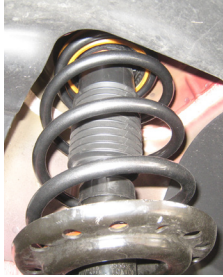

PRO-KIT lowers your Dart's center of gravity, reducing squat during acceleration, body roll in corners and excessive nose-dive under braking. When combined with Plus-1 or Plus-2 wheels and tires, the Eibach **PRO-KIT** is the finishing touch to a winning recipe for performance. **PRO-KIT** also reduces excessive fender-well clearance, making your car look just as hot as it performs.

PRO-KIT– 2013 DODGE DART DATA:

TECHNICAL INFORMATION

FRONT:

OE rate: 25 N/mm (143 lbs/in)
PK rate: 30 N/mm (172 lbs/in)
Tubing: No
Bump-stop: BS770034
Dust Boot: BS770041
Damper: OE

Front Alignment:

OE Camber = -0.47° +/-0.45°
OE Caster = 3.90° +/-0.45°
OE Total Toe = 0.10° +/-0.15°
PK Camber = 0.6°
PK Caster = 3.6°
PK Total Toe = 0.14°

Approximate installation time: 2.0 hr

Rear:

OE rate: 18 N/mm (103 lbs/in)
PK rate: 13, 23 N/mm (74, 131 lbs/in)
Tubing: 2x UB0205-2
Bump-stop: OE
Damper: OE

Rear Alignment:

OE Camber = -1.00 +/-0.45°
OE Total Toe = 0.36° total +/-0.25°
PK Camber = -1.00°
PK Total Toe = 0.13°