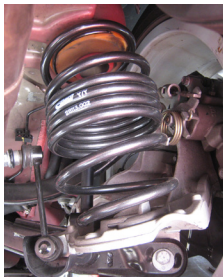

PRO-KIT lowers your Dart's center of gravity, reducing squat during acceleration, body roll in corners and excessive nose-dive under braking. When combined with Plus-1 or Plus-2 wheels and tires, the Eibach **PRO-KIT** is the finishing touch to a winning recipe for performance. **PRO-KIT** also reduces excessive fender-well clearance, making your car look just as hot as it performs.

Approximate installation time: 2.0 hr

Rear:

OE rate: 18 N/mm (103 lbs/in)
PK rate: 13, 23 N/mm (74, 131 lbs/in)
Tubing: 2x UB0205-2
Bump-stop: OE
Damper: OE

Rear Alignment:

OE Camber = -1.00 +/-0.45°
OE Total Toe = 0.36° total +/-0.25°
PK Camber = -1.00°
PK Total Toe = 0.13°

Approximate installation time: 1.0 hr

PRO-KIT will require additional alignment kit 5.72265K to align to factory specifications.

MFG	Model	Year	Front	Rear	Part#	Sugg. List	ETA
DODGE	Dart 1.4T	13-13	1.0 in	1.0 in	28113.140	\$369.00	Avail.