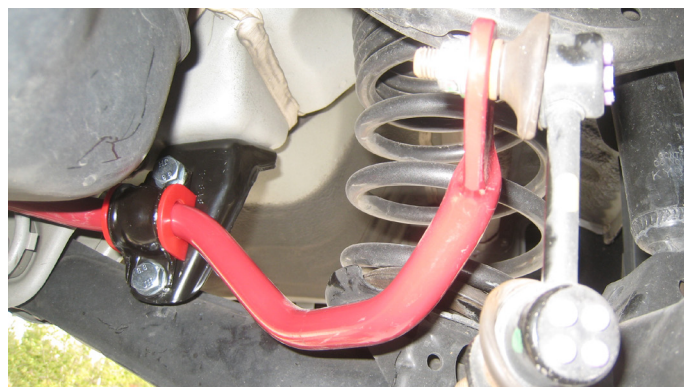

FOR IMMEDIATE RELEASE:
NEW—2013-14 ACURA ILX
ANTI-ROLL-KIT Performance Sway Bars

For the ultimate in tunable suspension performance.

Complete your suspension upgrade with an Eibach ANTI-ROLL-KIT. While our PRO-KIT performance springs are regarded as the primary suspension enhancement components, the Eibach ANTI-ROLL-KIT allows critical fine-tuning of your Acura's handling characteristics.

Our ANTI-ROLL-KIT reduce body roll through increased design stiffness over stock bars. The result: increased handling and cornering grip in any performance-driving situation.

Manufactured from cold-formed, high-strength aircraft-grade steel for precision performance, and finished with a long-lasting red powder coat finish, the ANTI-ROLL-KIT comes complete with all necessary mounting hardware and instructions for easy bolt-on installation.

ANTI-ROLL-KIT—2013-14 ACURA ILX DATA:

TECHNICAL INFORMATION

FRONT:

OE bar: 18 mm (0.7 in) Solid
OE measured bar rate: 9.8 N/mm (56 lbs/in)
OE bar weight: 2.9 kg (6.4 lbs)

Eibach bar: 24 mm (1.0 in) Solid, Adjustable
Eibach measured bar rate: 2 Position adjustable
P1 = 26 N/mm (148 lbs/in) +164%
P1 = 30 N/mm (171 lbs/in) +205%
Eibach bar weight: 5.0kg (11 lbs)
Bushings: New
End Link: OE

Approximate installation time: 2.0 hr

REAR:

OE bar: 15 mm (0.6 in) Solid
OE measured bar rate: 8.8 N/mm (50 lbs/in)
OE bar weight: 1.7 kg (3.8 lbs)

Eibach bar: 19 mm (0.8 in) Solid, adjustable
Eibach measured bar rate: 2 Position adjustable
P1 = 36 N/mm (205 lbs/in) +309%
P2 = 45 N/mm (257 lbs/in) +414%
Eibach bar weight: 28 kg (6.3 lbs)
Bushings: New
End Link: OE